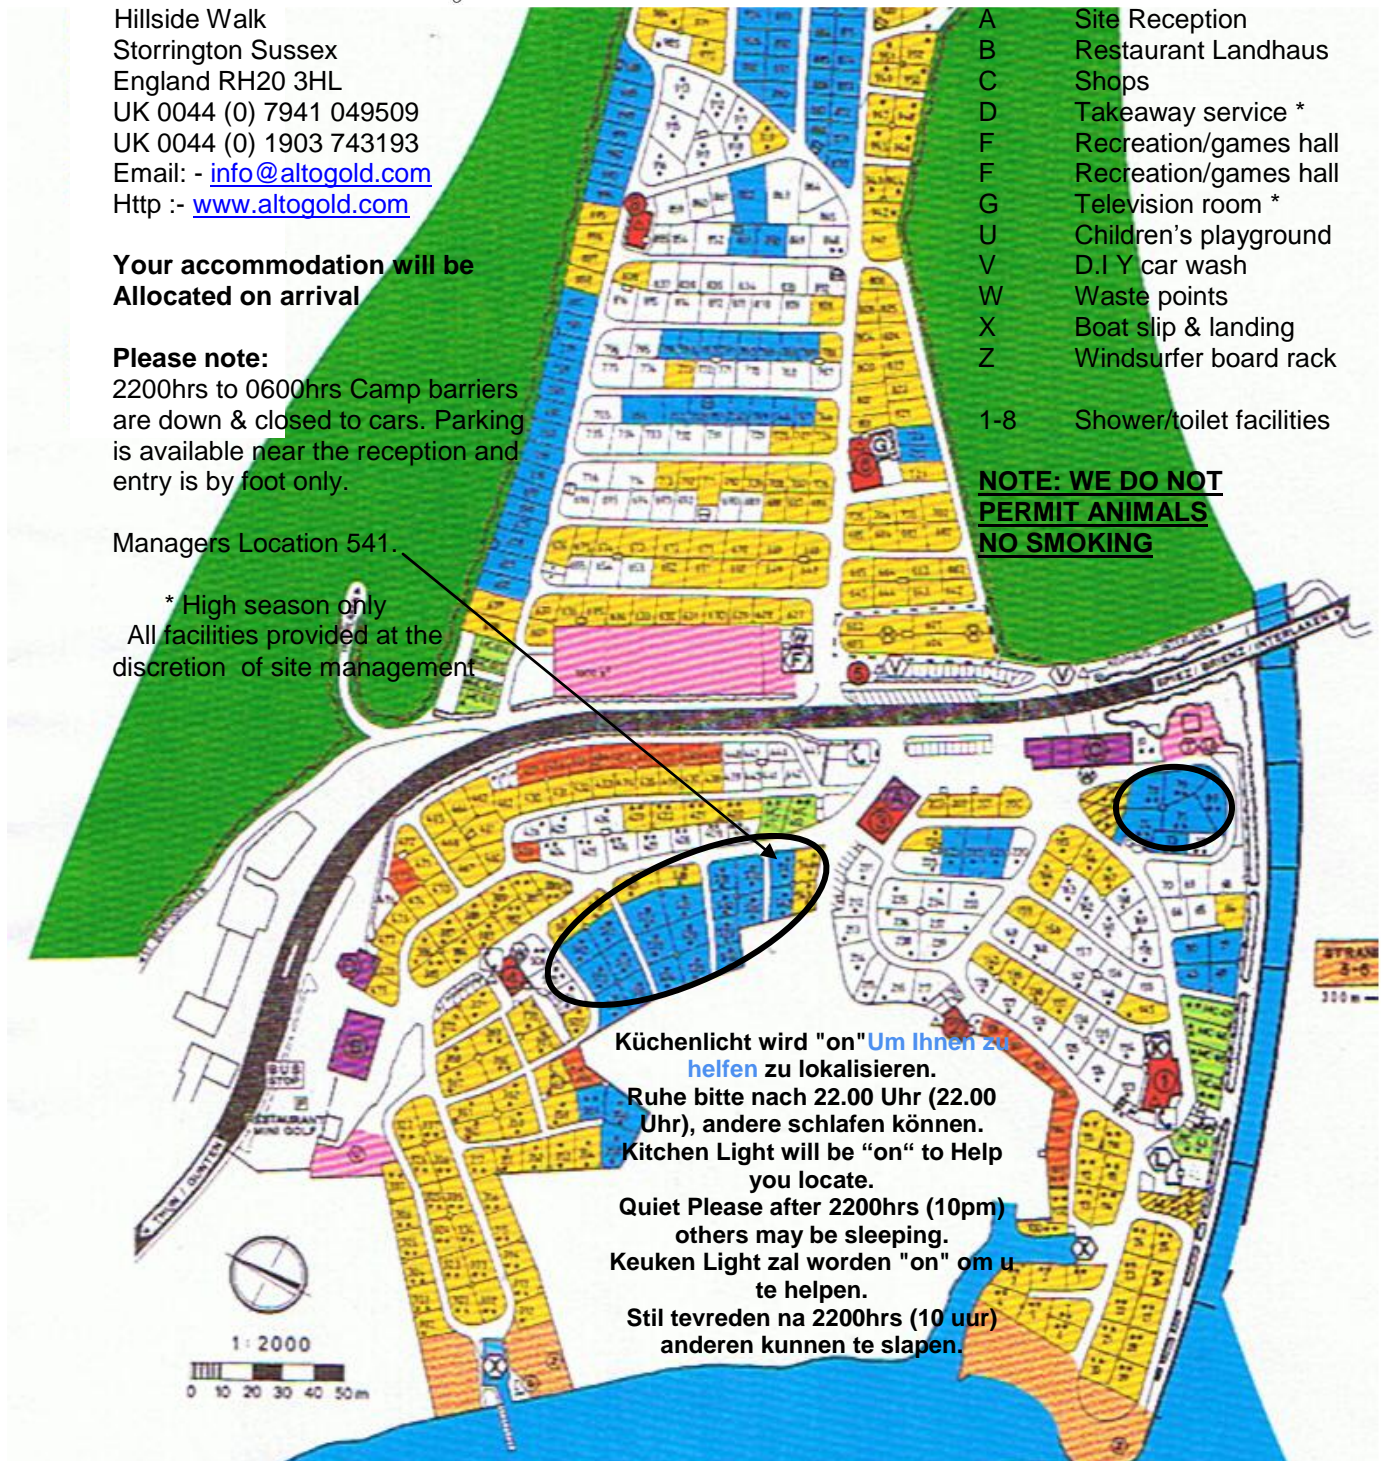

Hillside Walk
Storrington Sussex
England RH20 3HL
UK 0044 (0) 7941 049509
UK 0044 (0) 1903 743193
Email: - info@altogold.com
Http :- www.altogold.com

Your accommodation will be Allocated on arrival

Please note:
2200hrs to 0600hrs Camp barriers are down & closed to cars. Parking is available near the reception and entry is by foot only.

Managers Location 541.

* High season only
All facilities provided at the discretion of site management

- A Site Reception
- B Restaurant Landhaus
- C Shops
- D Takeaway service *
- F Recreation/games hall
- F Recreation/games hall
- G Television room *
- U Children's playground
- V D.I Y car wash
- W Waste points
- X Boat slip & landing
- Z Windsurfer board rack
- 1-8 Shower/toilet facilities

NOTE: WE DO NOT PERMIT ANIMALS NO SMOKING

Küchenlicht wird "on" **Um Ihnen zu helfen zu lokalisieren.**
Ruhe bitte nach 22.00 Uhr (22.00 Uhr), andere schlafen können.
Kitchen Light will be "on" to Help you locate.
Quiet Please after 2200hrs (10pm) others may be sleeping.
Keuken Light zal worden "on" om u te helpen.
Stil tevreden na 2200hrs (10 uur) anderen kunnen te slapen.

From your site Managers situated on site 541: -
Key collection (**Deposit required of £100, 100Chf, 100Eur or Key voucher required**).
Gas exchange, Travel tickets, Information, Maintenance, Free Cleaning materials.
Emergency only direct contact, +41 (0) 79 720 5890

Please note

Arrivals are from: - 3.30pm (1530hrs)
Departures no later than: - 10am (1000hrs)

Late arrival please Enter your home Quietly. We will see you in the Morning