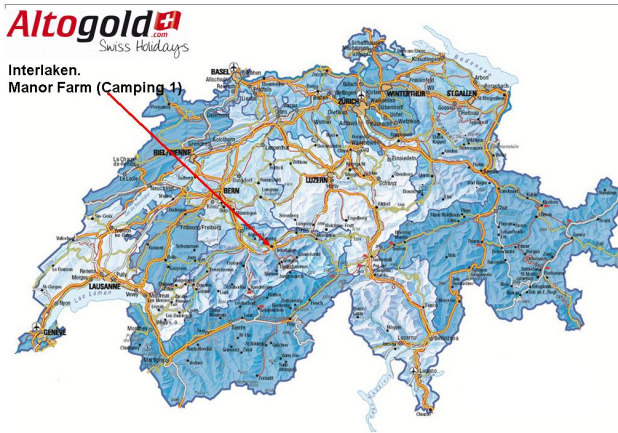

Altogold Swiss holidays Easy location finder
 We are very close to the centre of Switzerland
 40 minutes from the capital Bern.

En route you can contact
 our Manager on location on
 For guidance.
 Switzerland open
 (Easter to October)
++41 (0)79 720 5890

The nearest town is Interlaken, we are just outside Interlaken on the shore of
Lake Thunersee (Resort Manor Farm
(The Bus Route 6 Bus 21 from Interlaken West or Ost stations)

The Address is

Manor Farm Map ref:- (+46° 40' 51.91" , +7° 48' 55.65") Sat Nav positioning help