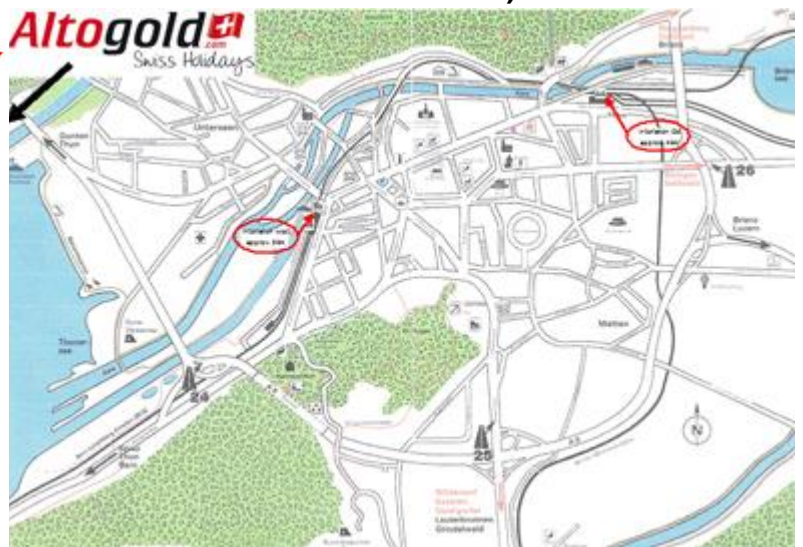

Altogold Swiss holidays Easy location finder
 We are very close to the centre of Switzerland
 40 minutes from the capital Bern.

En route you can contact
 our Manager on location on
 For guidance.
 Switzerland open
 (Easter to October)
++41 (0)79 720 5890

The nearest town is Interlaken, we are just outside Interlaken on the shore of
Lake Thunersee (Resort Manor Farm
(The Bus Route 6 Bus 21 from Interlaken West or Ost stations)

The Address is

Manor Farm Map ref:- (+46° 40' 51.91" , +7° 48' 55.65") Sat Nav positioning help